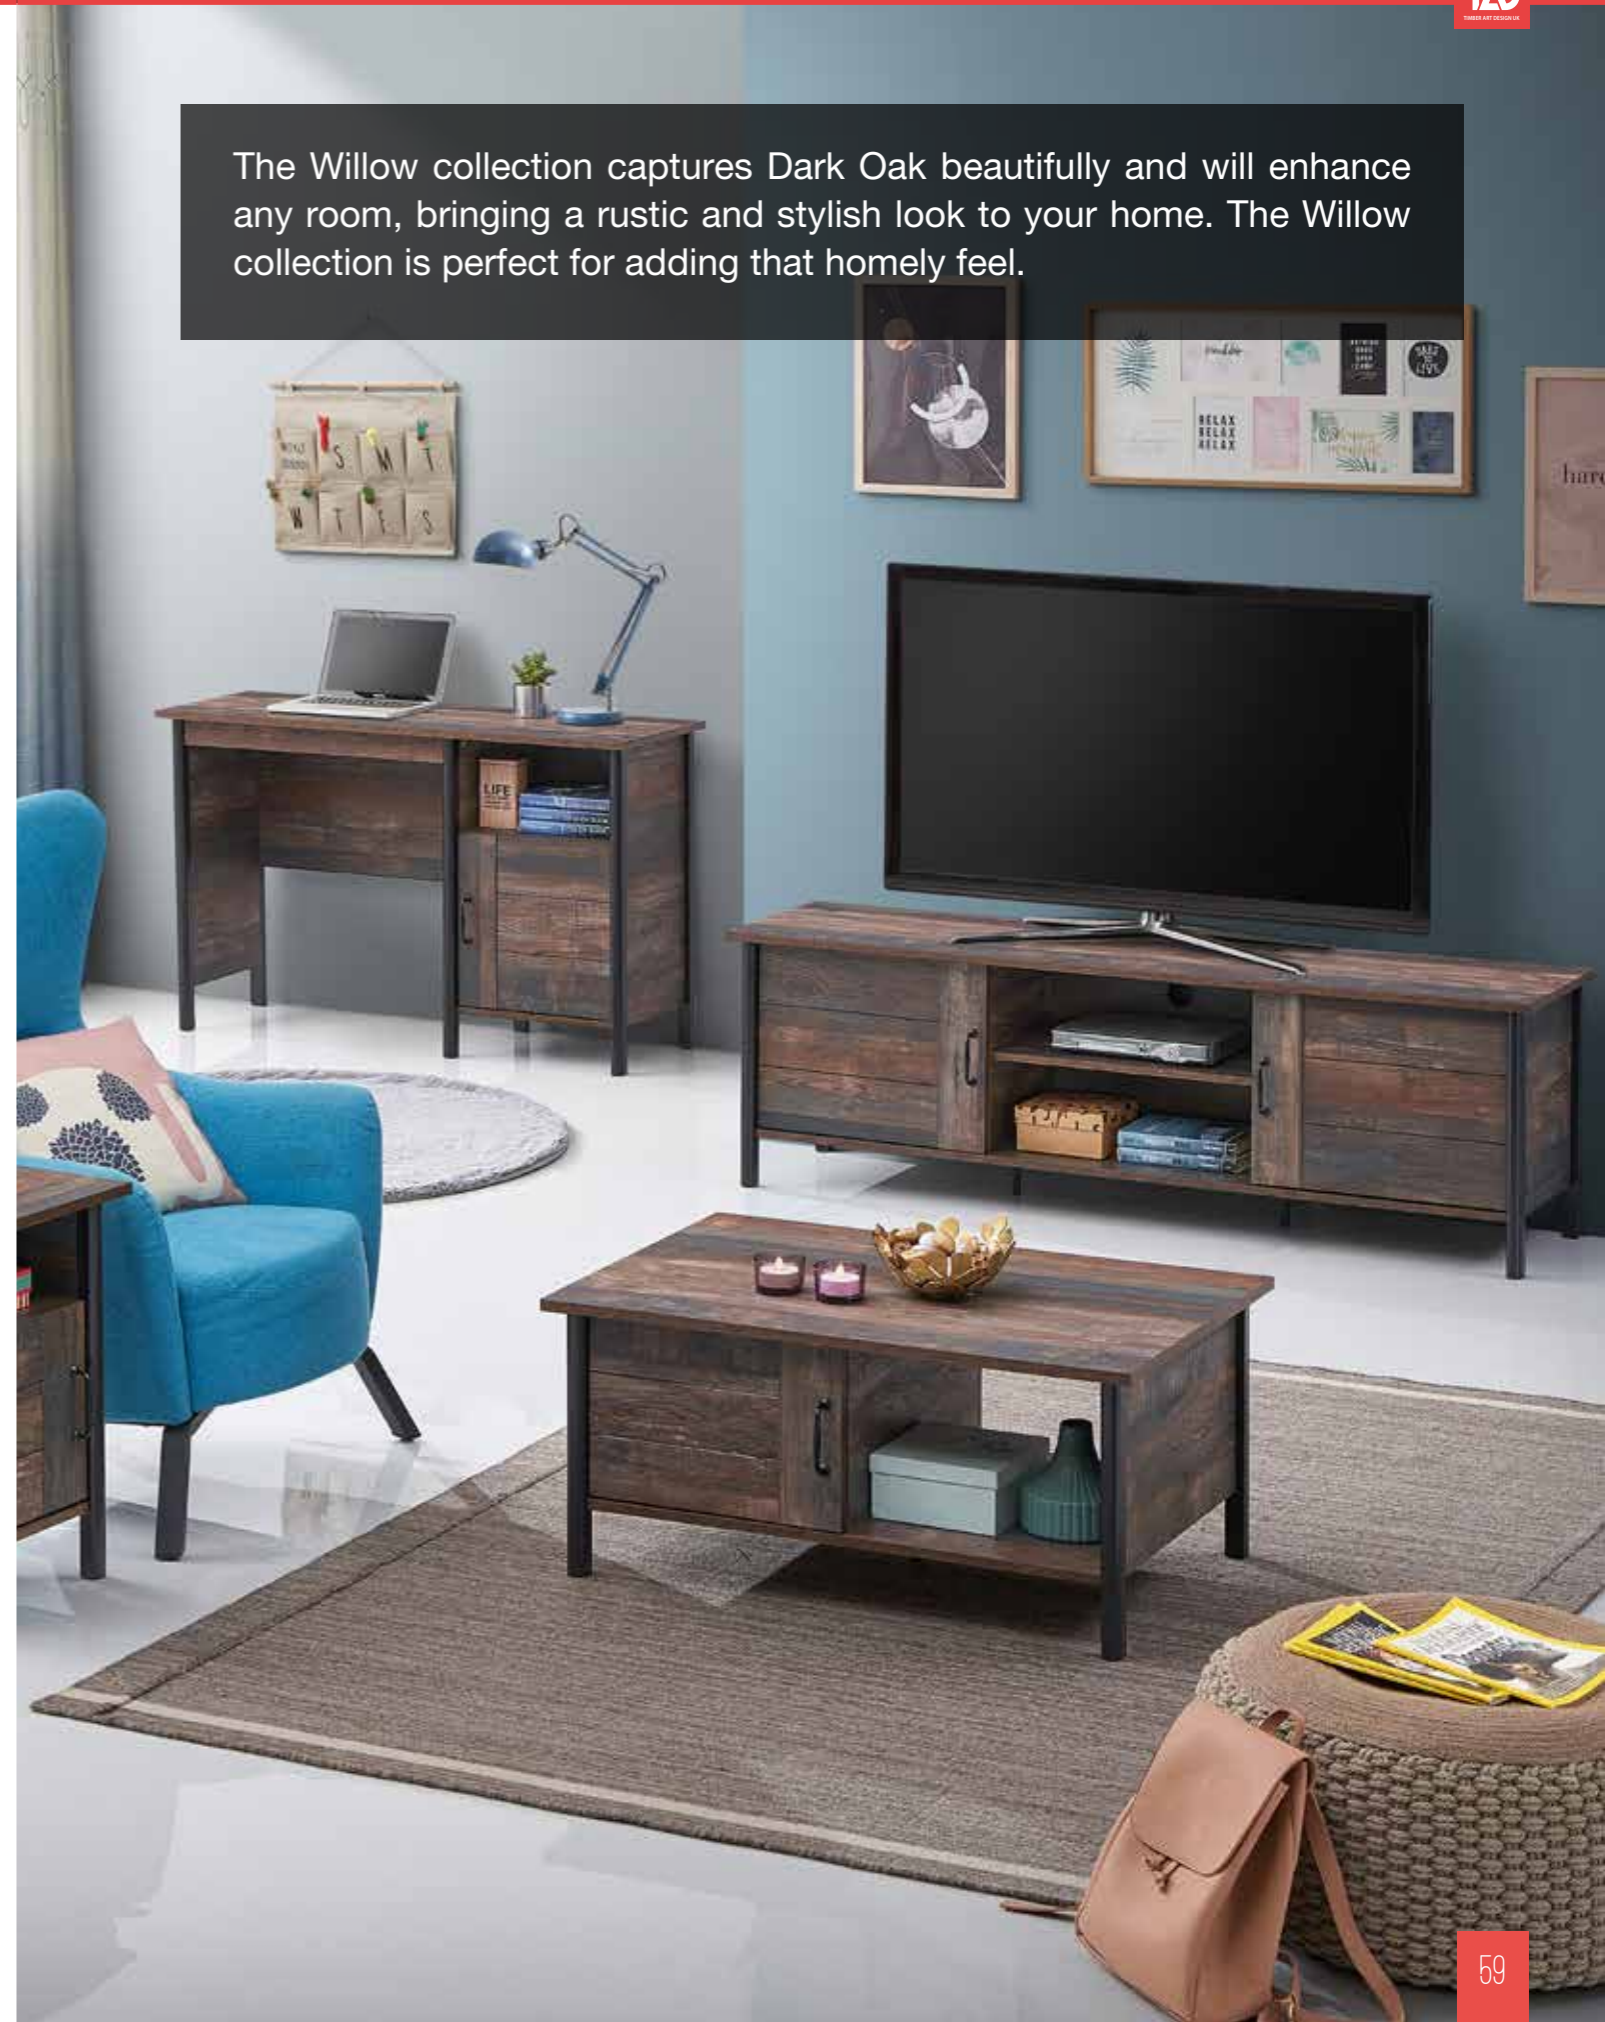

// 1 DOOR SIDE TABLE

SKU: TAD522  
 Dimensions: H 59cm x W 40cm x D 40cm  
 Colour: Dark Oak

// 1 DOOR 2 SHELF DESK

SKU: TAD523  
 Dimensions: H 76cm x W 120cm x D 40cm  
 Colour: Dark Oak

The Willow collection captures Dark Oak beautifully and will enhance any room, bringing a rustic and stylish look to your home. The Willow collection is perfect for adding that homely feel.