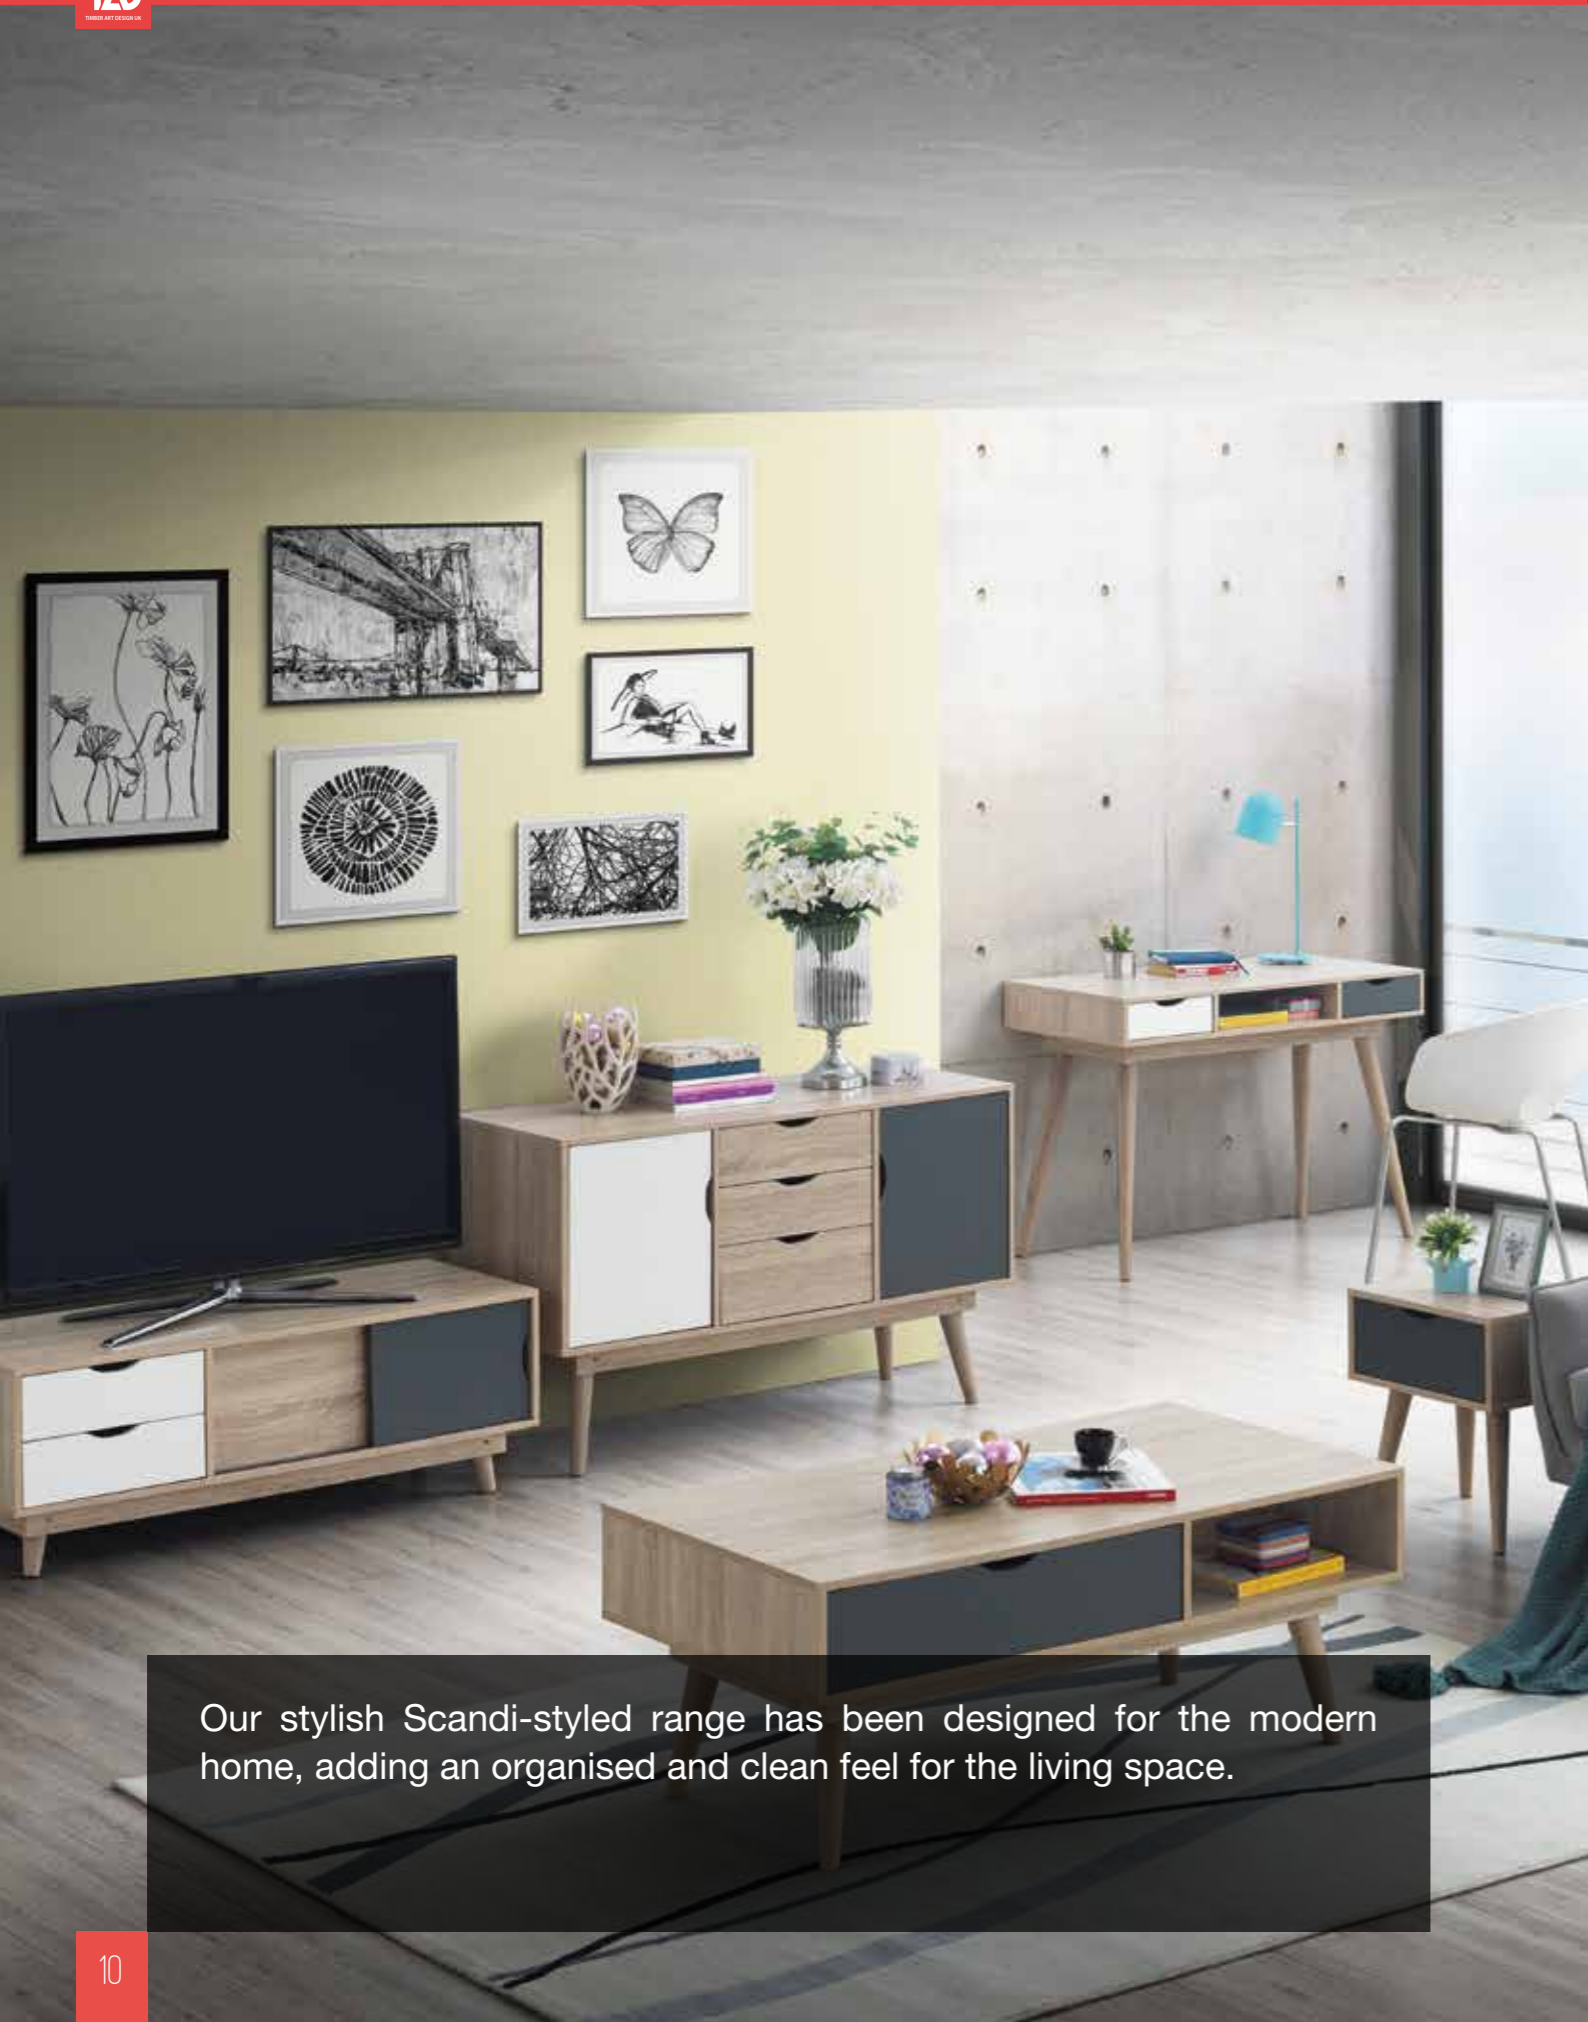

**// SIDEBOARD WITH 2 DOORS & 2 DRAWERS**

SKU: TAD303  
 Dimensions: H 78cm x W 120cm x D 44.5cm  
 Colour: Abbey Oak

**// DESK WITH 1 DRAWER**

SKU: TAD308  
 Dimensions: H 180cm x W 83.8cm x D 50cm  
 Colour: Abbey Oak